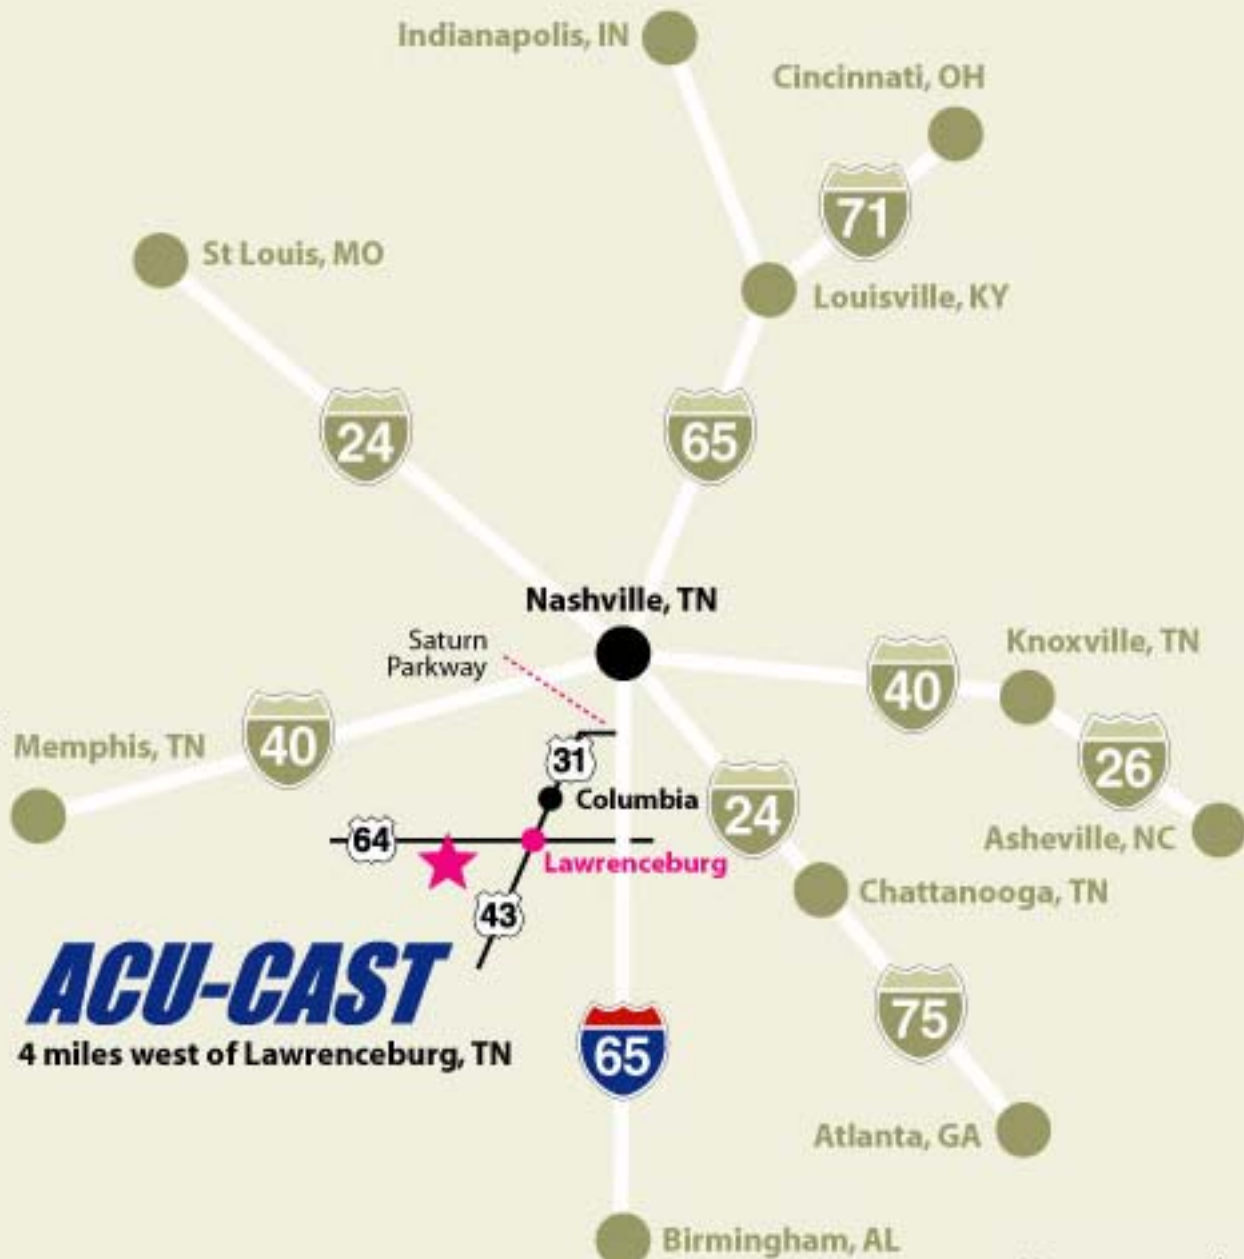

## Location

### Driving from the Nashville Airport to Acu-Cast Technologies

- Take I-440 West toward Memphis
- Take I-65 South (Exit 5) (toward Huntsville)
- Take Exit 53 toward Columbia
- Keep to the left
- Take Hwy 31 south
- Turn Right onto Hwy 43 South (toward Mt. Pleasant)
- Travel south on Hwy 43 into Lawrenceburg
- Turn Right onto Hwy 64 West
- Acu-Cast is 4 miles on the left

### Additional driving directions

- [Yahoo Maps](#)

### Overnight accommodations

- [Richland Inn](#)

**ACU-CAST**

4 miles west of Lawrenceburg, TN

Map not to scale